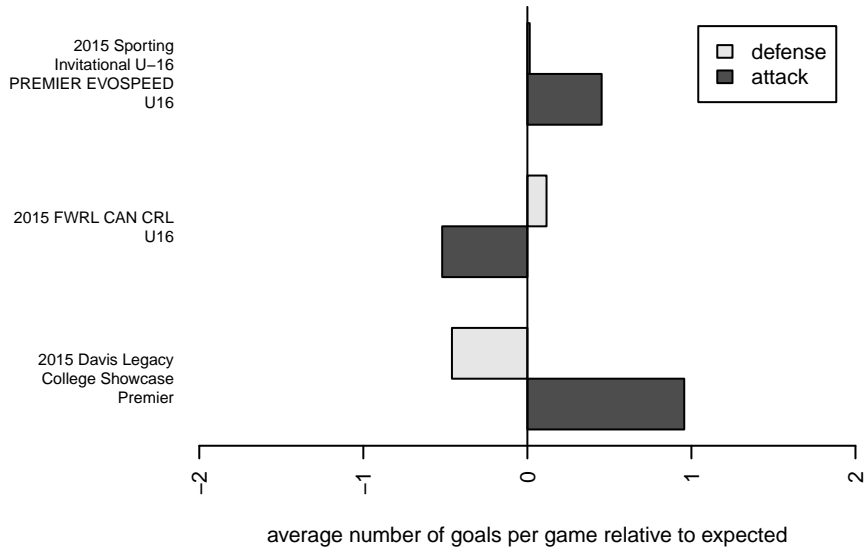

Venues played:
 2015 Cerritos Memorial Cup 2015 Nike Flight U
 2015 Davis Legacy College Showcase Premier
 2015 Sporting Invitational U-16 PREMIER EVC
 2015 FWRL CAN CRL U16

Santa Clara Sporting White B99
 Dots are actual minus expected GF (blue circles) and GA (red triangles).
 Blue line is smoothed change in attack strength. Red is smoothed change in defense strength.

**attack and defense variance (black dot)
relative to other teams
and top 10 in region**

**attack and defense rating
relative to others at age
and all opponents in last 13 months**

**attack and defense rating
relative to others at age
and all opponents in last 13 months**

Performance relative to 13 month average

Performance relative to 13 month average

Distribution of opponents
 Red = Lose zone, Blue = Win zone, Green = Even
 Black line separates win/lose zones

lot. A=Neither has attack advantage, B=Opponent has both attack and defense advantage, C=Opponent has both attack and defense disadvantage, D=Both have